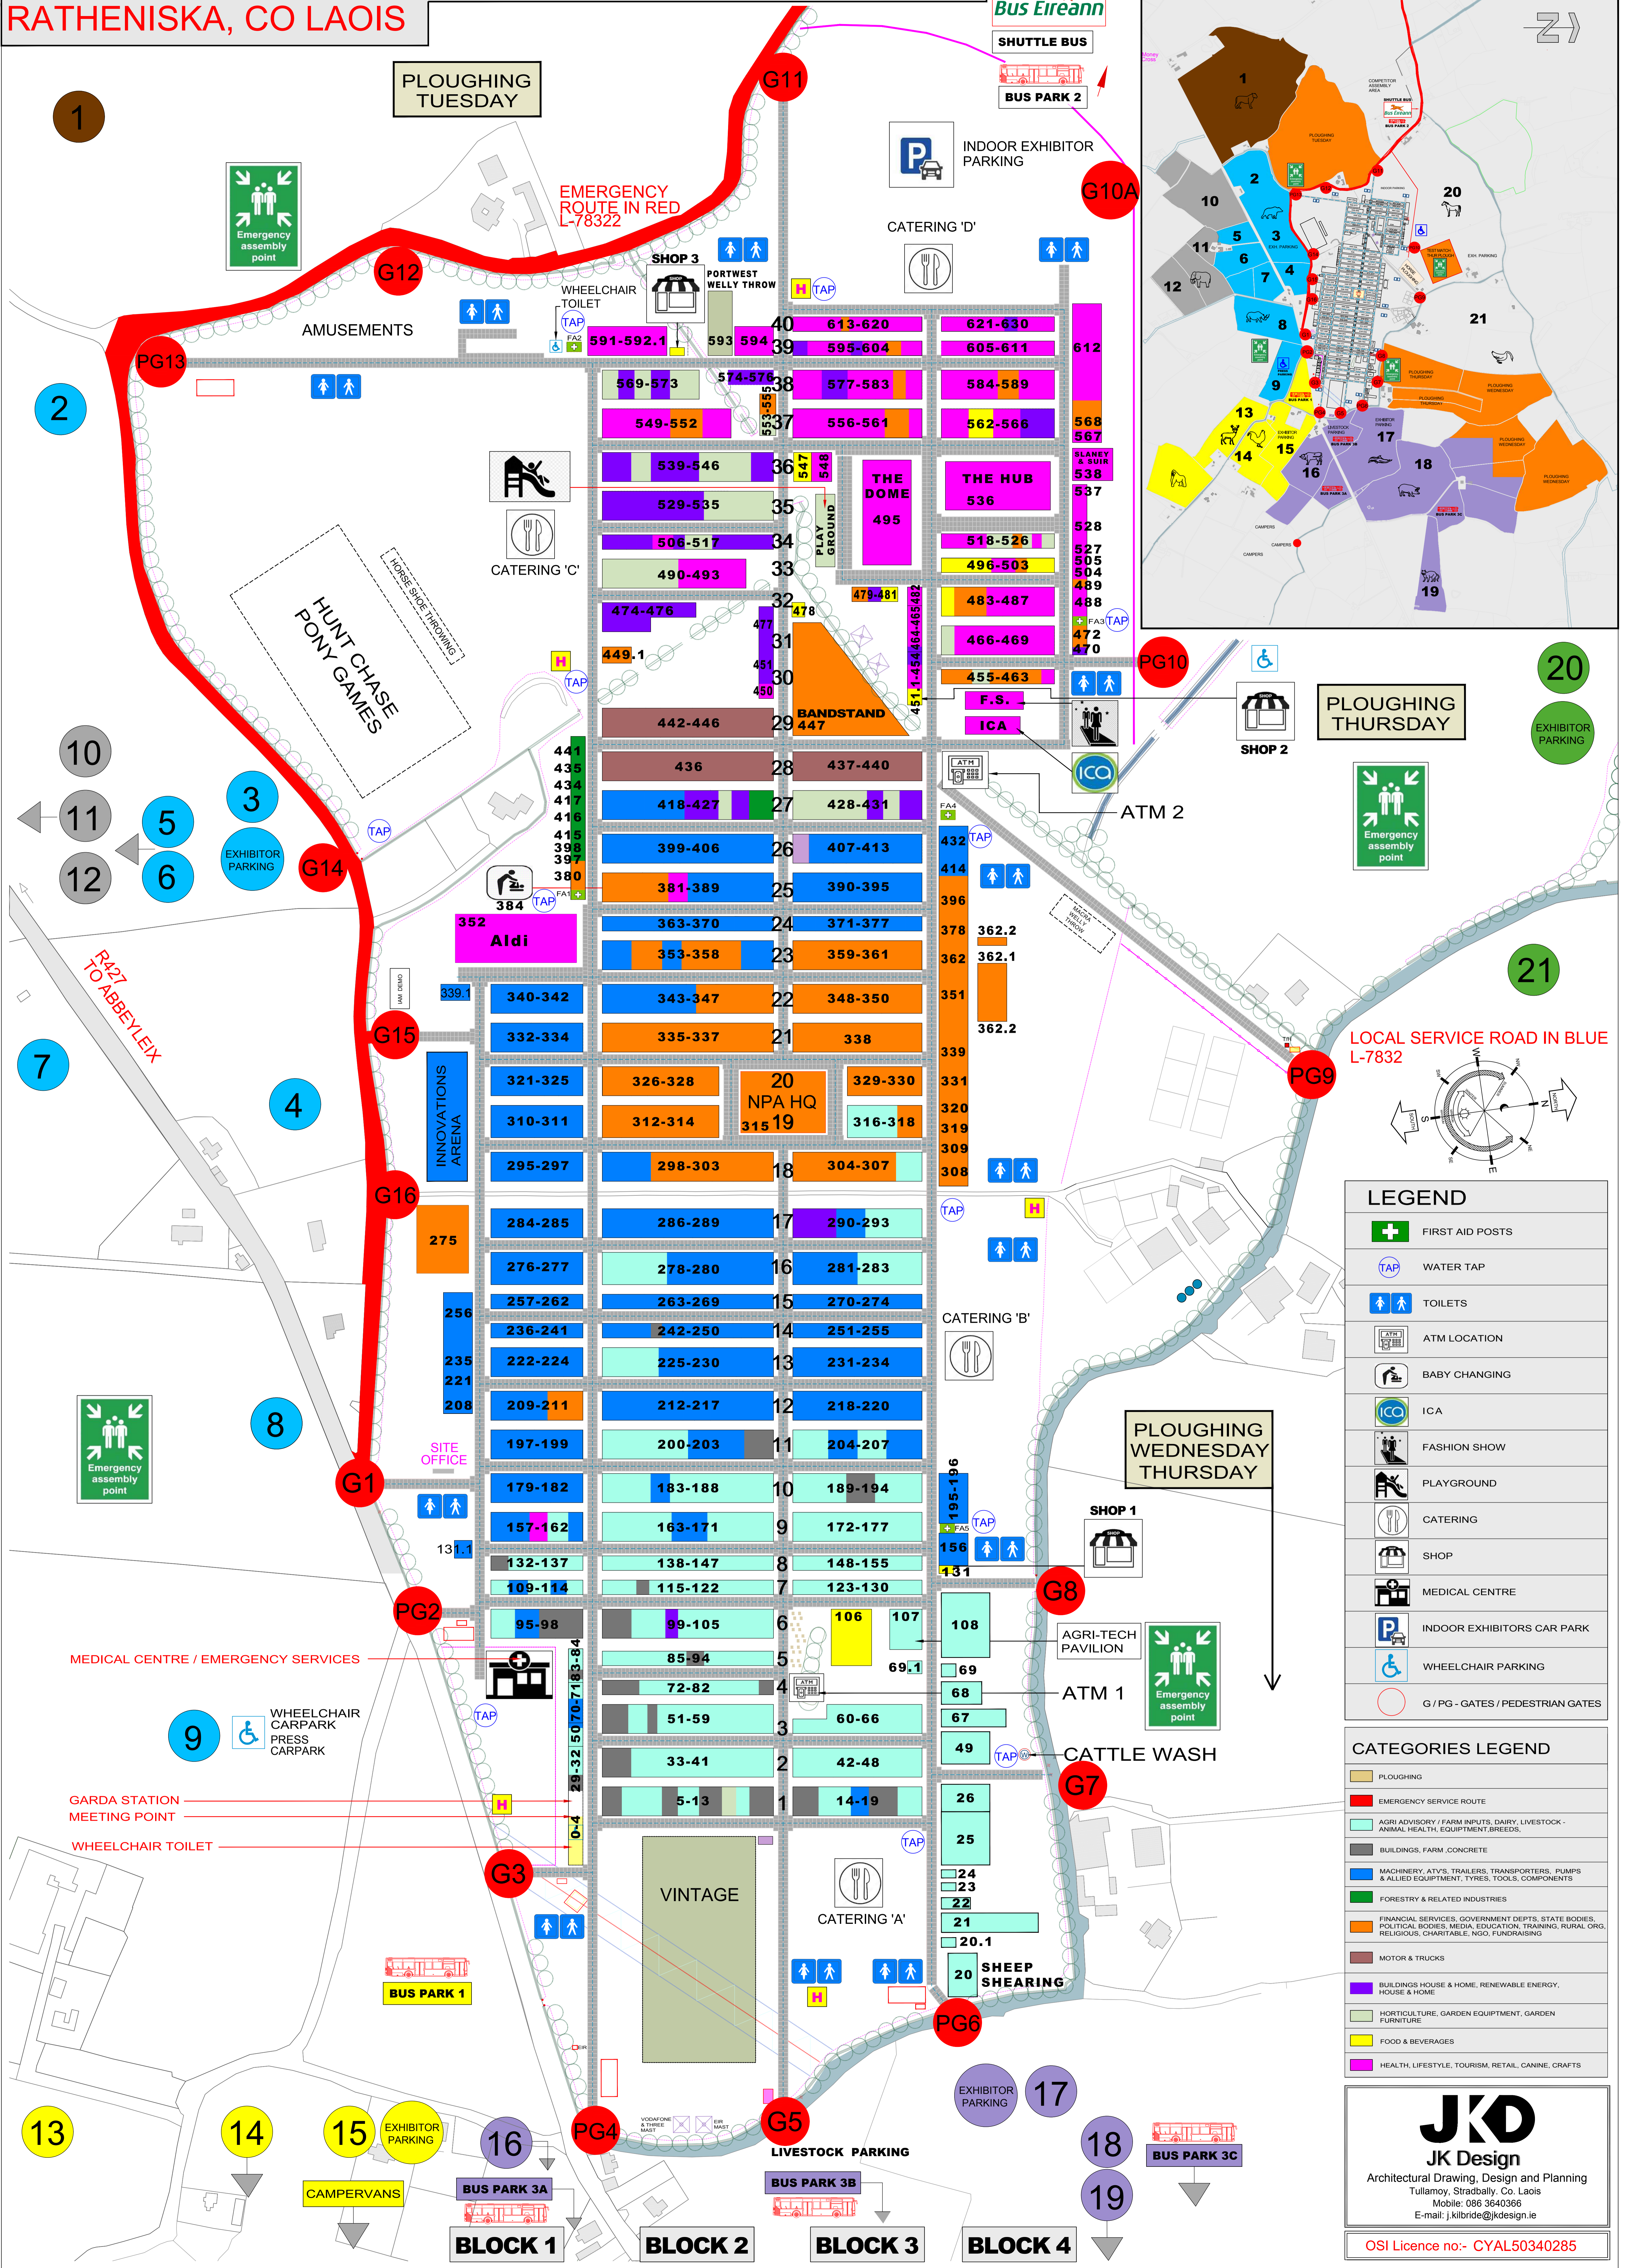

NATIONAL PLOUGHING CHAMPIONSHIPS 2023

RATHENISKA, CO LAOIS

CARPARK MAP

- #### LEGEND
- FIRST AID POSTS
 - WATER TAP
 - TOILETS
 - ATM LOCATION
 - BABY CHANGING
 - ICA
 - FASHION SHOW
 - PLAYGROUND
 - CATERING
 - SHOP
 - MEDICAL CENTRE
 - INDOOR EXHIBITORS CAR PARK
 - WHEELCHAIR PARKING
 - G / PG - GATES / PEDESTRIAN GATES

- #### CATEGORIES LEGEND
- PLOUGHING
 - EMERGENCY SERVICE ROUTE
 - AGRI ADVISORY / FARM INPUTS, DAIRY, LIVESTOCK - ANIMAL HEALTH, EQUIPMENT, BREEDS,
 - BUILDINGS, FARM, CONCRETE
 - MACHINERY, ATVs, TRAILERS, TRANSPORTERS, PUMPS & ALLIED EQUIPMENT, TYRES, TOOLS, COMPONENTS
 - FORESTRY & RELATED INDUSTRIES
 - FINANCIAL SERVICES, GOVERNMENT DEPTS, STATE BODIES, POLITICAL BODIES, MEDIA, EDUCATION, TRAINING, RURAL ORG, RELIGIOUS, CHARITABLE, NGO, FUNDRAISING
 - MOTOR & TRUCKS
 - BUILDINGS HOUSE & HOME, RENEWABLE ENERGY, HOUSE & HOME
 - HORTICULTURE, GARDEN EQUIPMENT, GARDEN FURNITURE
 - FOOD & BEVERAGES
 - HEALTH, LIFESTYLE, TOURISM, RETAIL, CANINE, CRAFTS