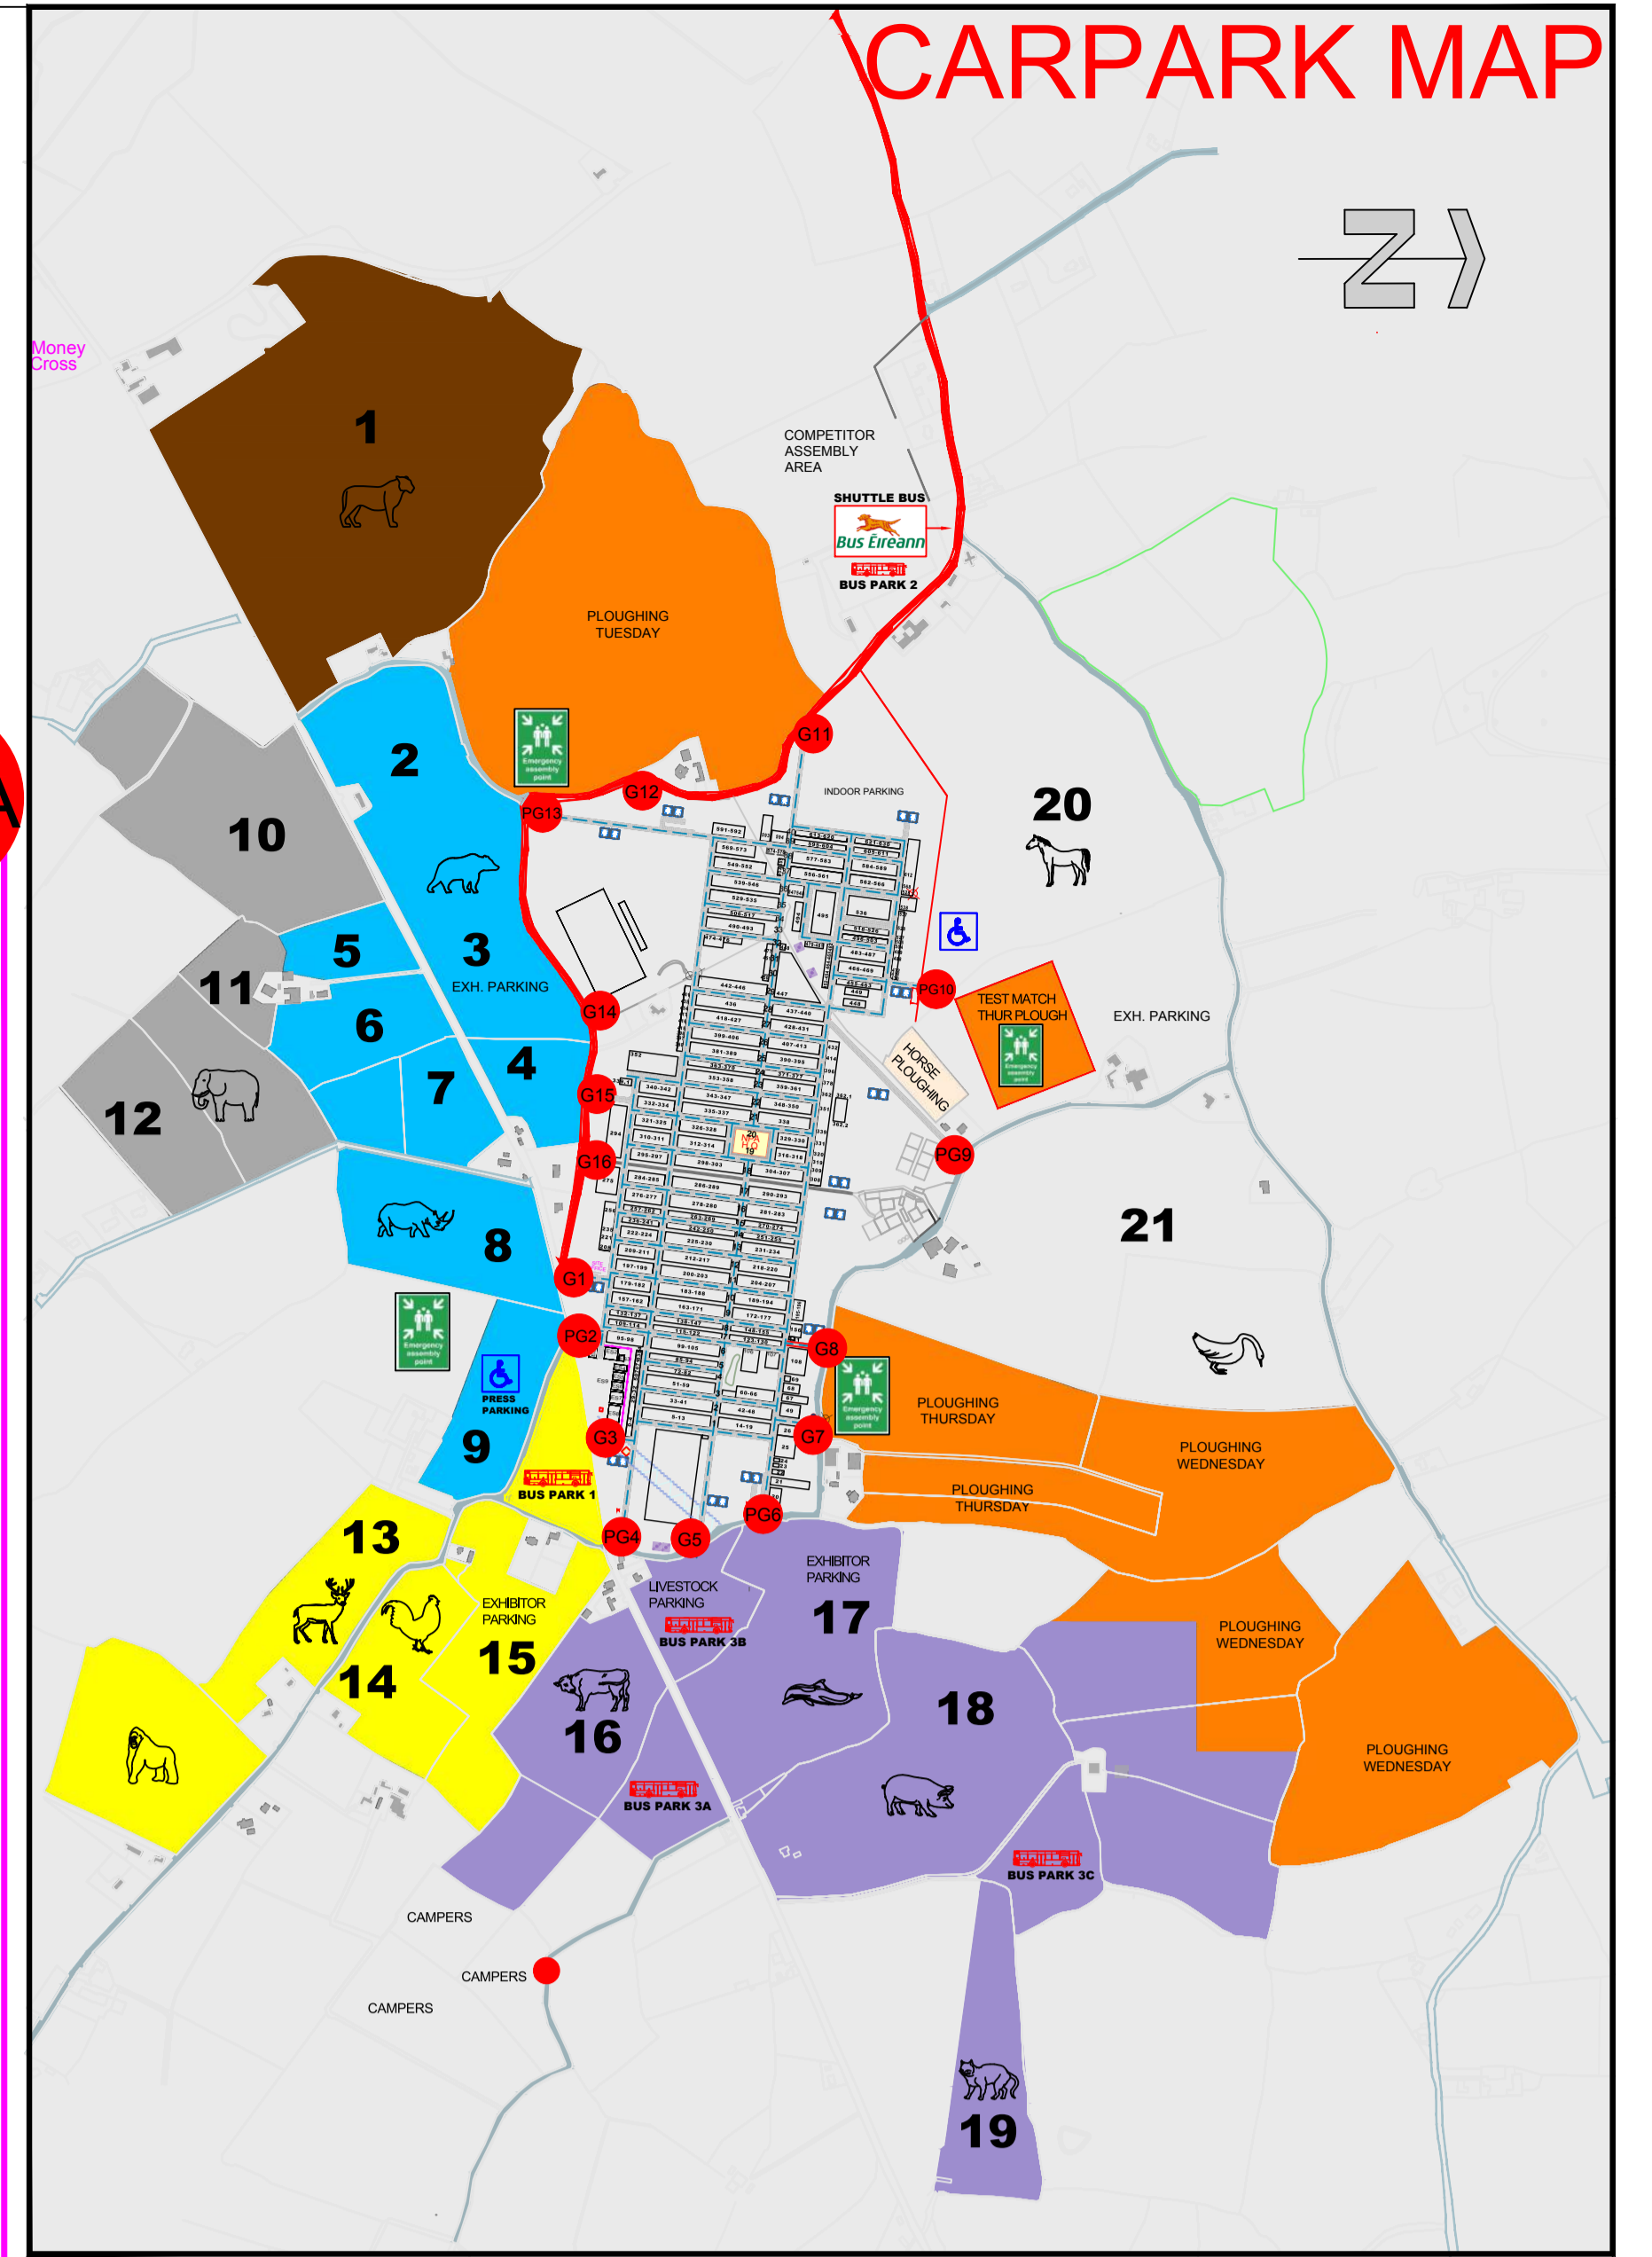

NATIONAL PLOUGHING CHAMPIONSHIPS 2023

RATHENISKA, CO LAOIS

CARPARK MAP

- #### LEGEND
- FIRST AID POSTS
 - WATER TAP
 - TOILETS
 - ATM LOCATION
 - BABY CHANGING
 - ICA
 - FASHION SHOW
 - PLAYGROUND
 - CATERING
 - SHOP
 - MEDICAL CENTRE
 - INDOOR EXHIBITORS CAR PARK
 - WHEELCHAIR PARKING
 - G / PG - GATES / PEDESTRIAN GATES

- #### CATEGORIES LEGEND
- PLOUGHING
 - EMERGENCY SERVICE ROUTE
 - AGRI ADVISORY / FARM INPUTS, DAIRY, LIVESTOCK - ANIMAL HEALTH, EQUIPMENT, BREEDS,
 - BUILDINGS, FARM, CONCRETE
 - MACHINERY, ATVs, TRAILERS, TRANSPORTERS, PUMPS & ALLIED EQUIPMENT, TYRES, TOOLS, COMPONENTS
 - FORESTRY & RELATED INDUSTRIES
 - FINANCIAL SERVICES, GOVERNMENT DEPTS, STATE BODIES, POLITICAL BODIES, MEDIA, EDUCATION, TRAINING, RURAL ORG, RELIGIOUS, CHARITABLE, NGO, FUNDRAISING
 - MOTOR & TRUCKS
 - BUILDINGS HOUSE & HOME, RENEWABLE ENERGY, HOUSE & HOME
 - HORTICULTURE, GARDEN EQUIPMENT, GARDEN FURNITURE
 - FOOD & BEVERAGES
 - HEALTH, LIFESTYLE, TOURISM, RETAIL, CANINE, CRAFTS